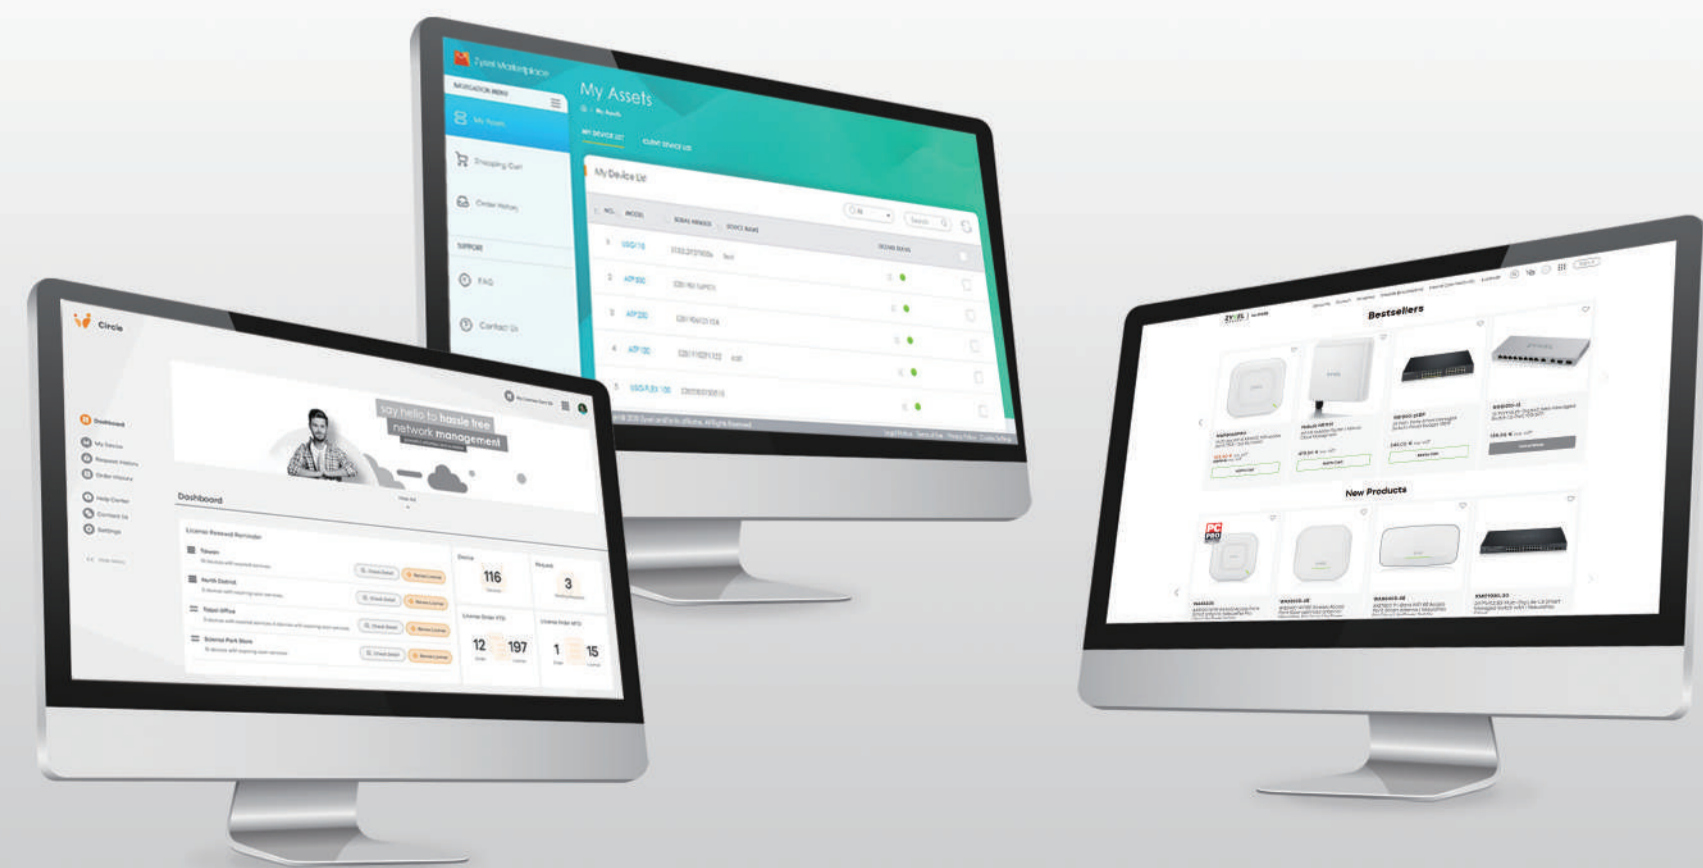

Nebula Secure Cloud Networking Solution

nebula

- One Cloud-based Management for ALL
- 'Zero touch' - efficient deployment
- Real-time updating and monitoring with historical data
- Superb network performance for the best user experience

Headquarters Network

Branch Office Network

Small Business Network

Zyxel E-commerce Platforms

Circle

For Partners:
Simplifying partner business operations on a unified management platform.

Marketplace

For Clients:
Your go-to online shop for easy license purchase and management.

Zyxel Store:

Shop the latest range of networking and security devices from our official store.

5G NR/4G LTE Network

Small Office/Home Office/Prosumer