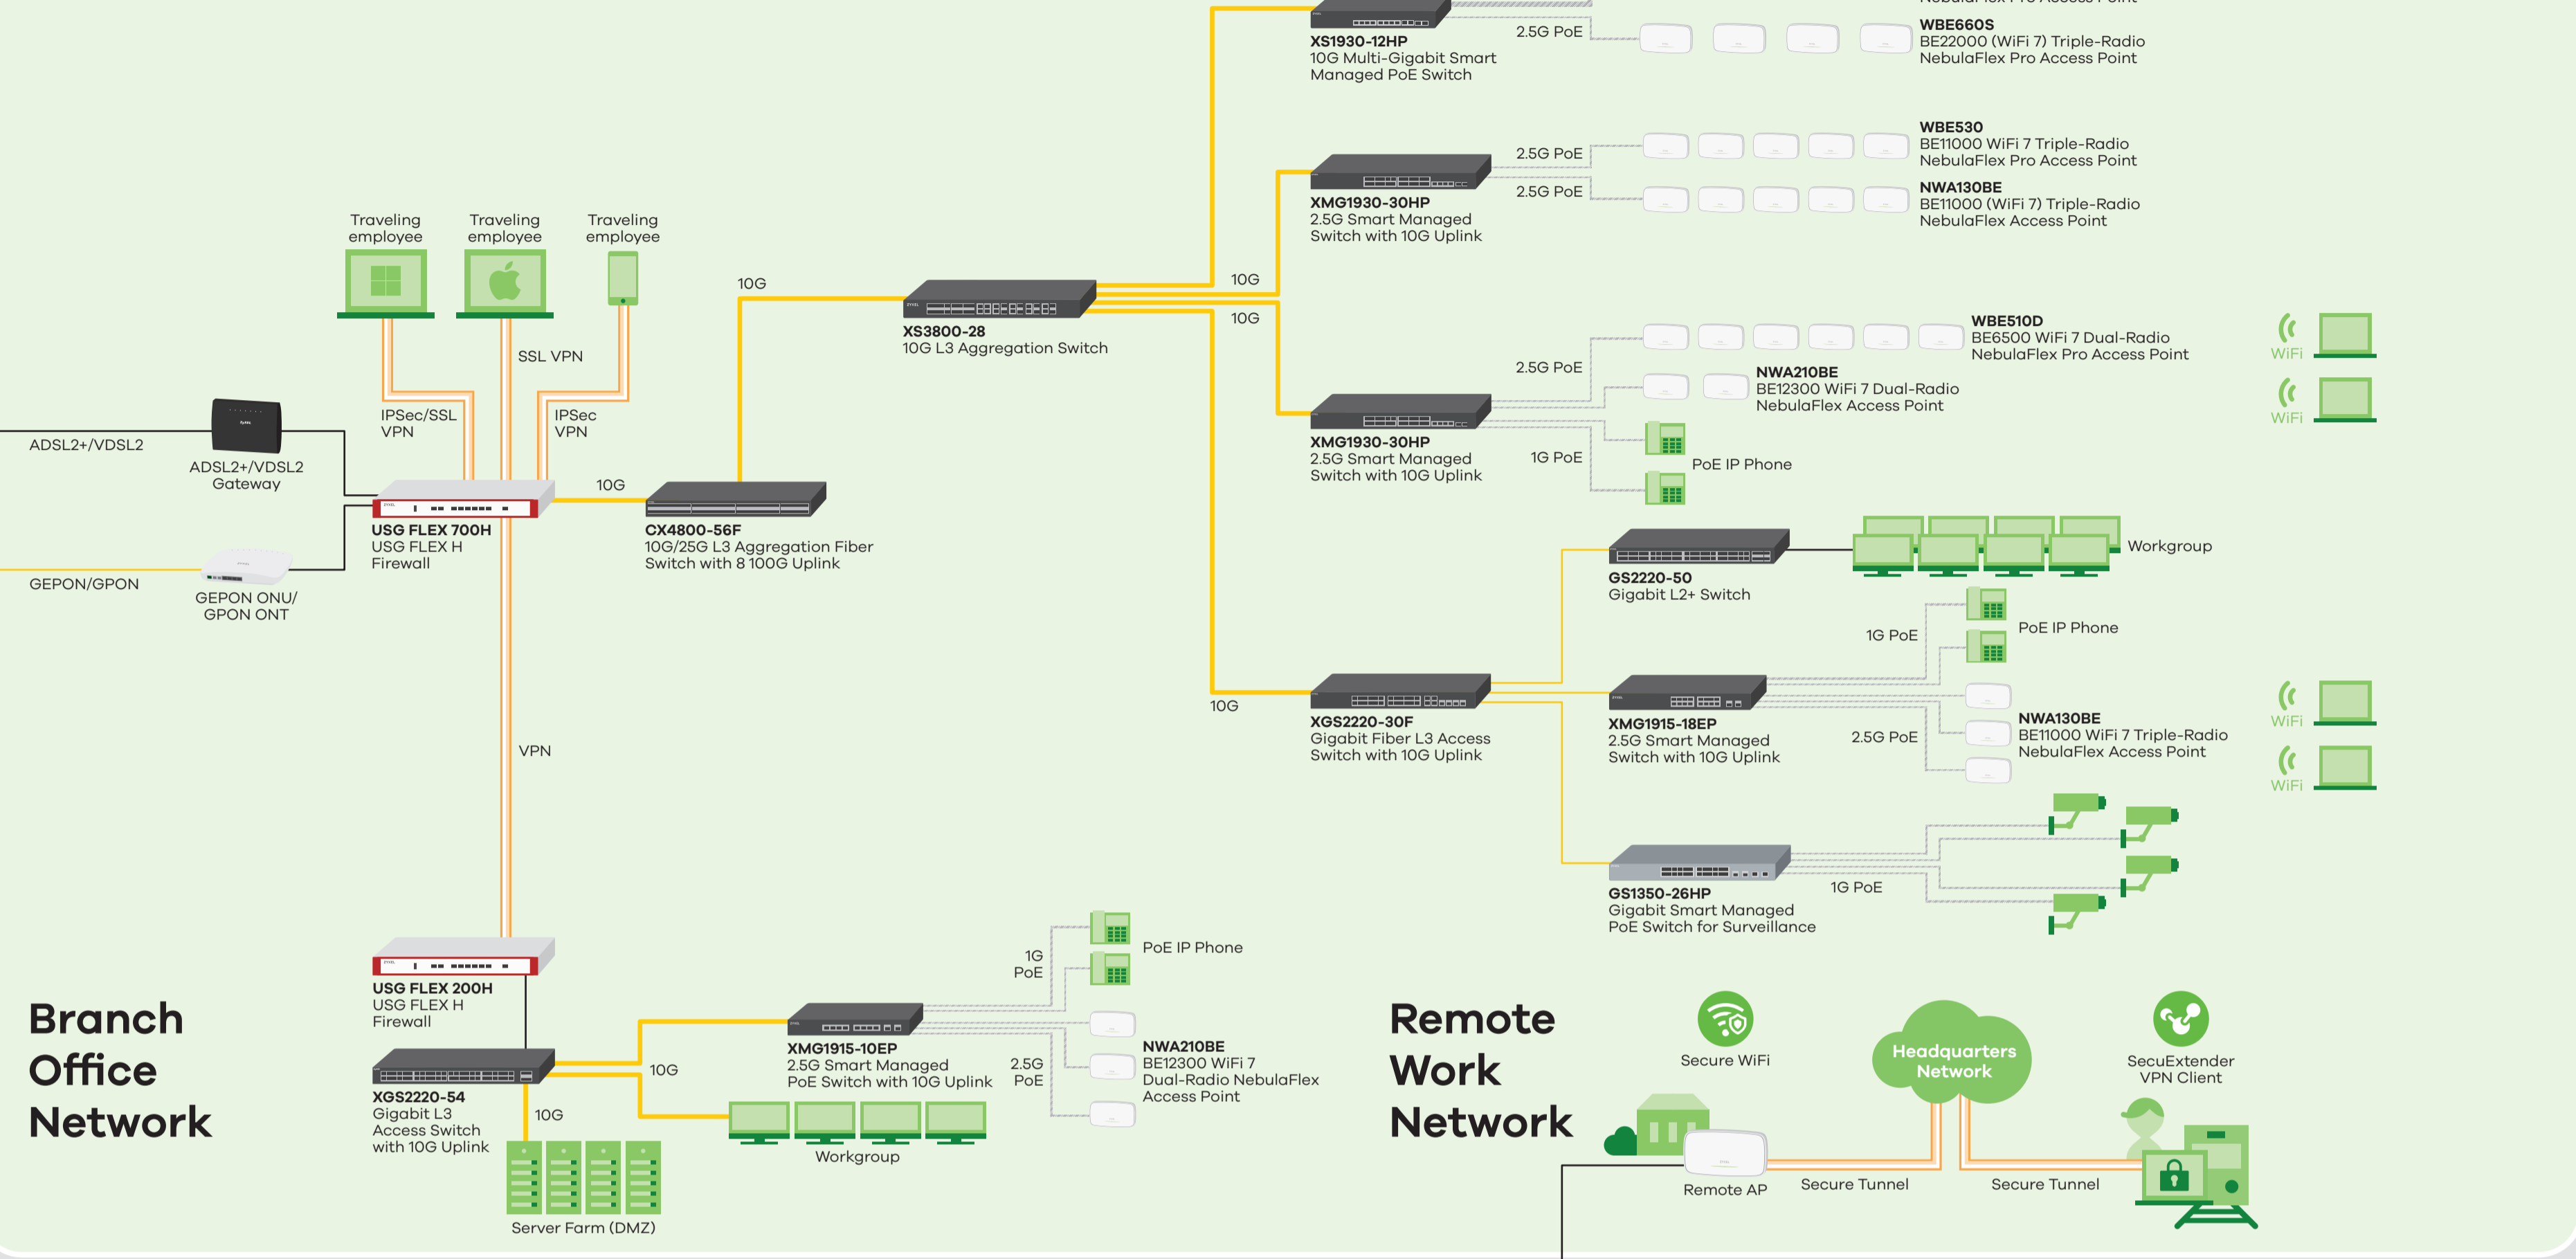

Connect & Protect
(GNP/ONP+)
WiFi Security Service

2iWALL Unified Security Gateways
UGS2200
Unified Security Gateway
UTM Security Pack
Security License
Entry Defense Pack
Security License
Content Filter Pack
Security License
Elite Pack
Security License
Management and Reporting
Cloud CNM
Security Reporter
Security Analytics Service
Nebula Control Center
(NCC) Base Pack
Network Service Management System
(NSSM)
License-free)
NCC Plus Pack
Cloud Networking Management Service
NCC Professional Pack
NCC MSP Pack
Cloud Networking Management Service
CNC
Cloud Network Center
ZON Utility
Network One
Workload Utility
Endpoint and Connectivity
Secure WiFi
Network Access Service
Astra
Cloud Security Service
SecuExtender
Zero Trust
VPN Client
Hostility Protection
Virtual Patching
Connect & Protect
(GNP/ONP+)
WiFi Security Service

Nebula Secure Cloud Networking Solution

nebula

- One Cloud-based Management for ALL
- 'Zero touch' - efficient deployment
- Real-time updating and monitoring with historical data
- Superb network performance for the best user experience

Headquarters Network

Branch Office Network

Small Business Network

Zyxel E-commerce Platforms

Circle

For Partners:
Simplifying partner business operations on a unified management platform.

Marketplace

For Clients:
Your go-to online shop for easy license purchase and management.